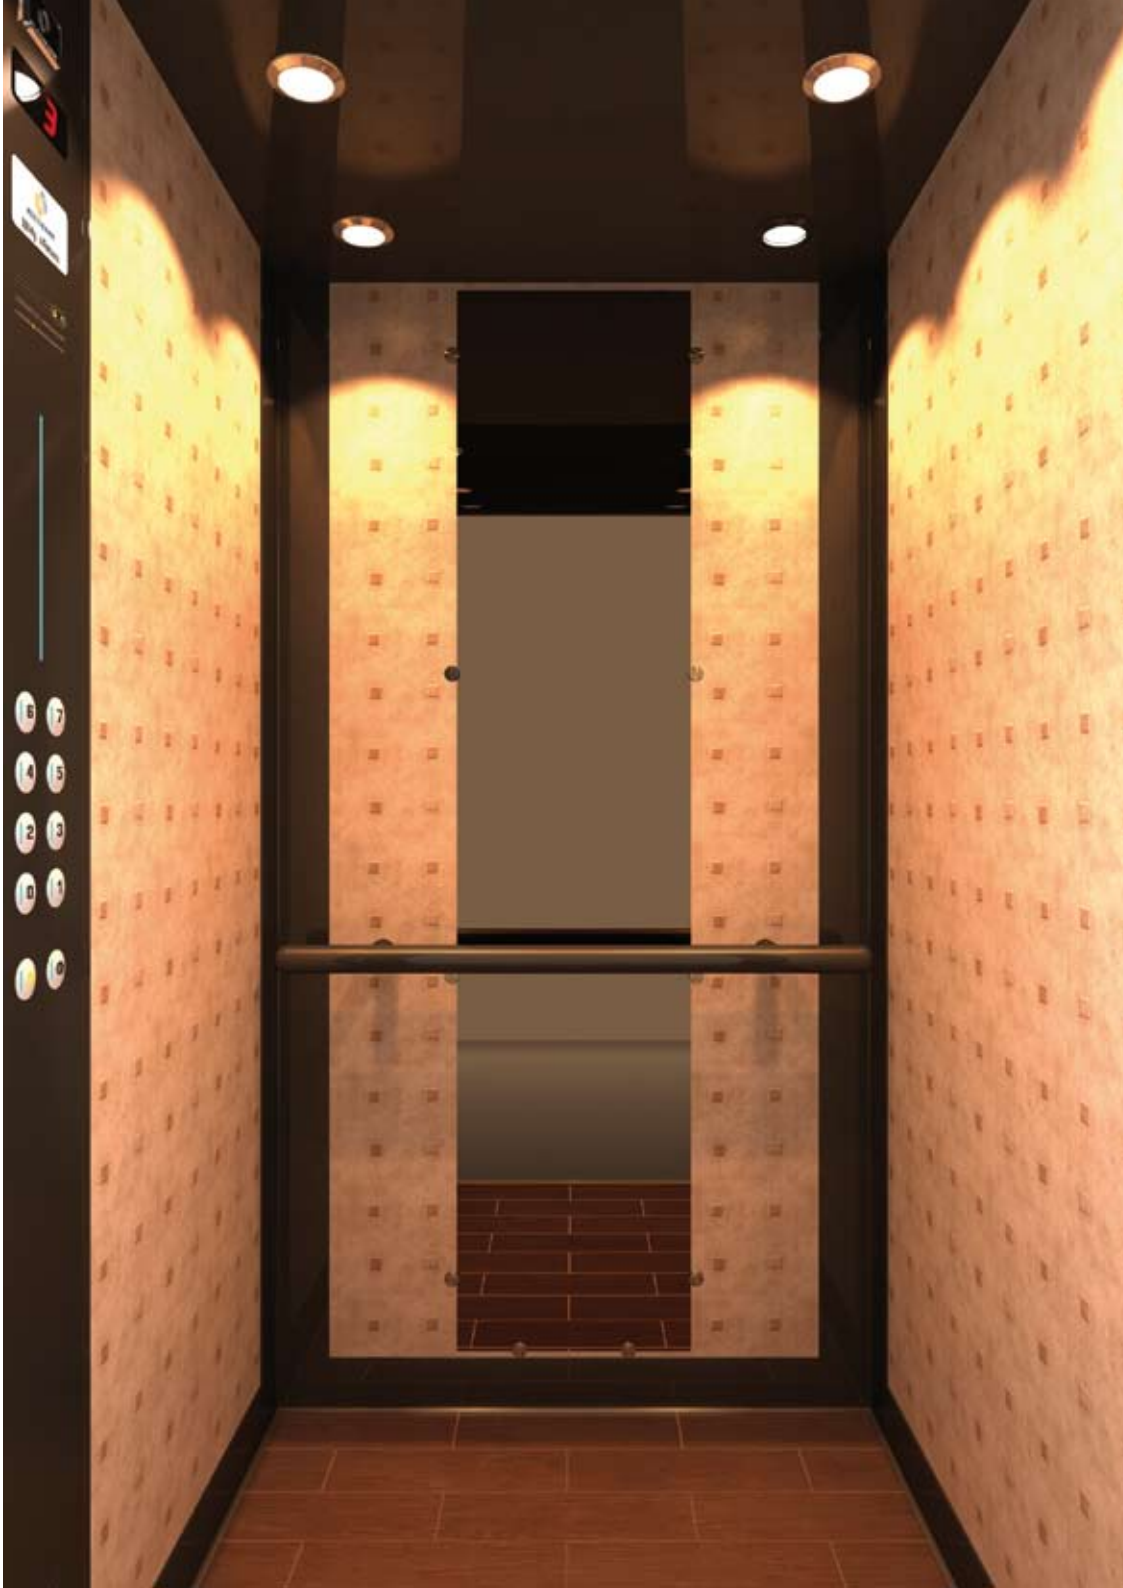

Future Trend T710

andreas zapatinas | design

Patent Pending

CEILING

Type: Special Ceiling T710 (Curved Steel Sheet White with hidden light)
Light Type: 2 fluorescent tubes

WALLS

Curved Steel Sheet 850

SHADOW GAPS – DOOR POSTS

Material: Stainless Steel Bronze Mirror
Light Type: 3 fluorescent tubes and
two sconces A710

WALLS

Special Sheet Leather
Leguan Copper 18

CORNERS – SKIRTINGS

Inward Curves, Skirtings Stainless
Steel Bronze Satin

FLOOR

Laminate 2497

HANDRAIL

102 Stainless Steel Bronze Mirror

MIRROR

Rustic, Full Height / Full Width

CAR OPERATING PANEL

AKC BES Stainless Steel Bronze Satin
with Blue Line