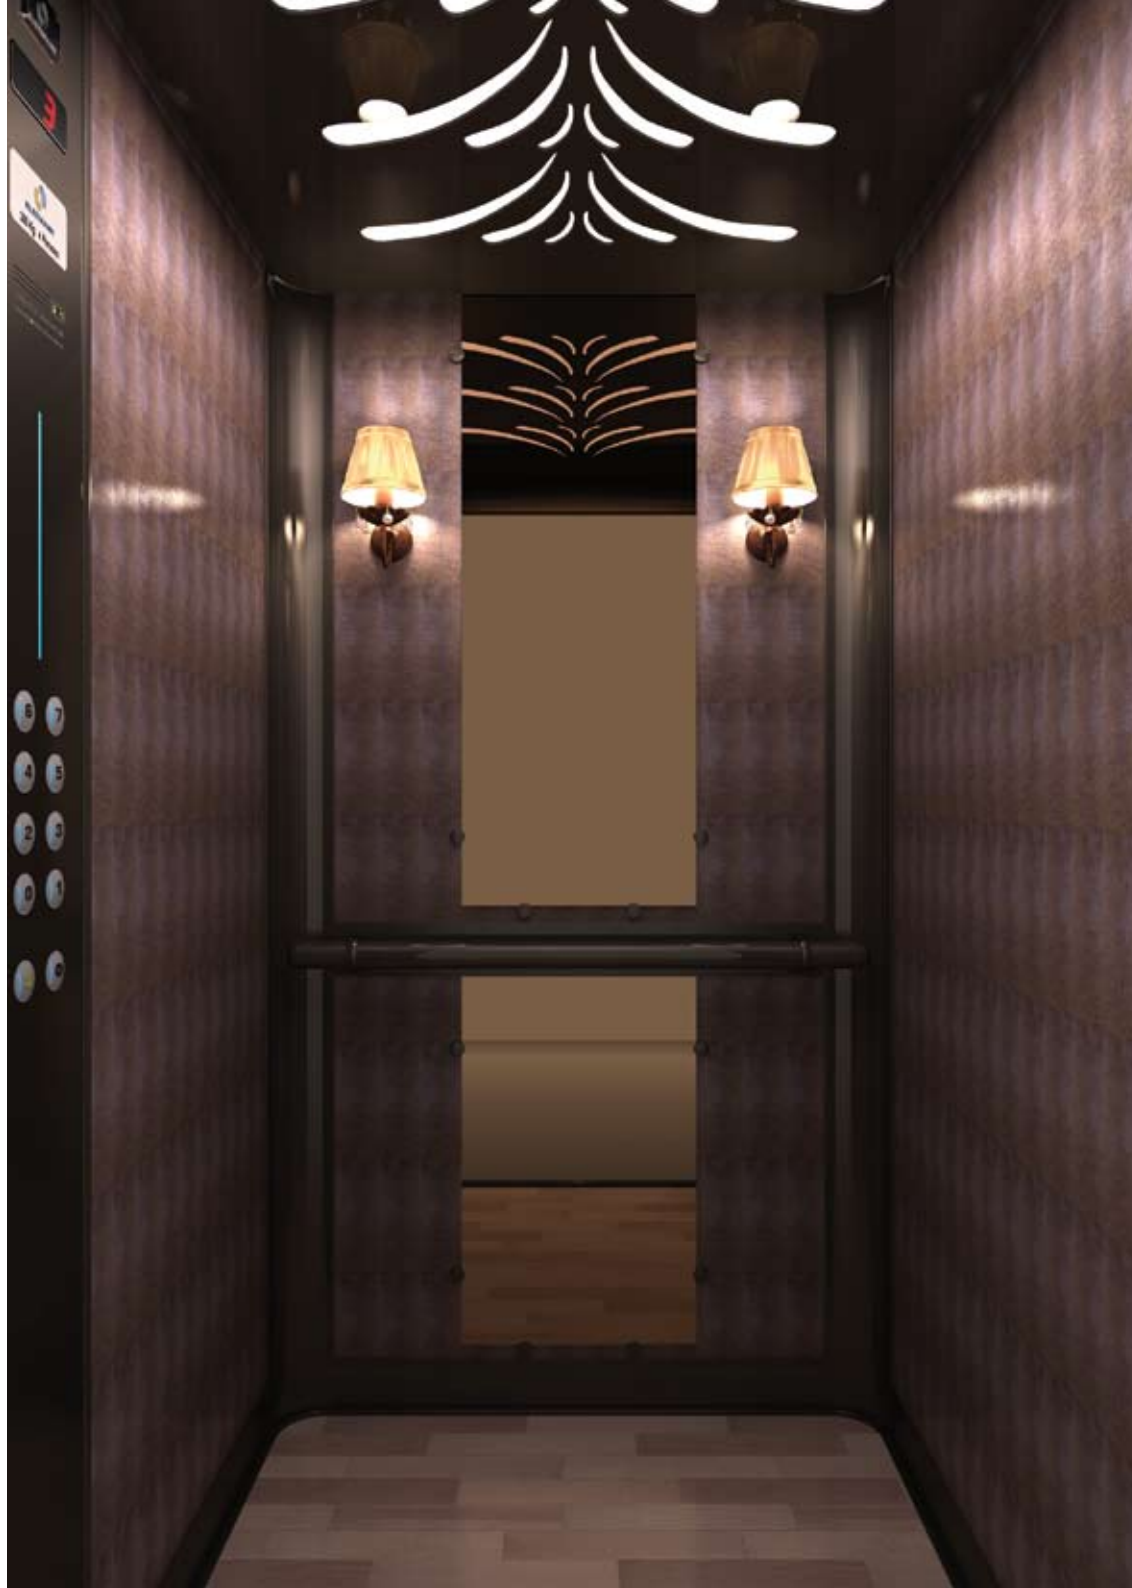

Future Trend T710

andreas zapatinas | design

Patent Pending

CEILING

Type: Special Ceiling T710 (Curved Steel Sheet White with hidden light)
Light Type: 2 fluorescent tubes

WALLS

Curved Steel Sheet 850

SHADOW GAPS – DOOR POSTS

FLOOR

Laminate 2497

HANDRAIL

102 Stainless Steel Bronze Mirror

MIRROR

Rustic, Full Height / Full Width

CAR OPERATING PANEL

AKC BES Stainless Steel Bronze Satin
with Blue Line